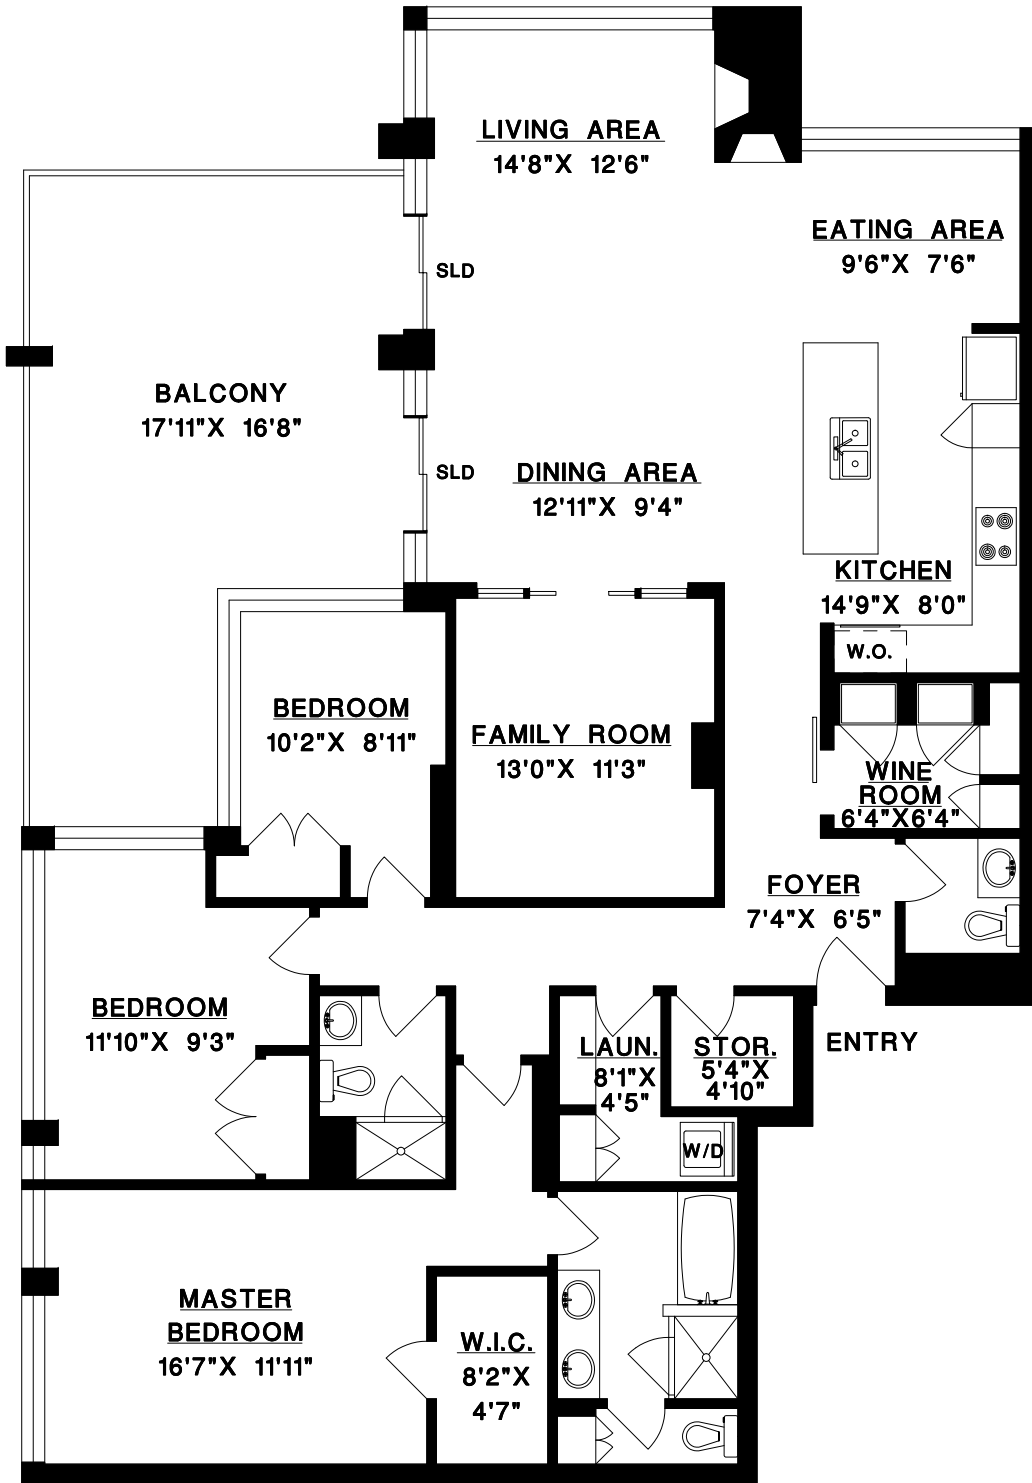

MACDONALD REALTY BGV LTD.

PENNY GRAHAM
BEV WEAVER
MONIQUE BADUN
KIM CRAIG
604-263-1911

#603-6018 IONA DRIVE
VANCOUVER, B.C.

* TOTAL 1934 SQ. FT.

BALCONY 397 SQ. FT.

*Area measurements taken
to centre of exterior walls.

1' 6'
SCALE